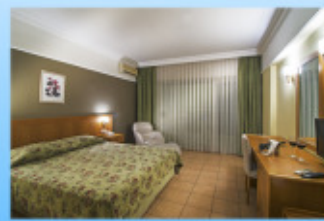

PALMIN HOTEL

ALL INCLUSIVE CONCEPT & FACTSHEET 2016

Rooms 156 Beds 352 Year of Construction 2002

Location

Centrum 2 KM Beach (Public) 500 M Izmir airport 70 KM Bodrum airport 135 KM

All rooms with:

Direct Phone, Wc, Bath, Hairdryer, Minibar, Split air-conditioning,
Tea & Coffee Making Facilites, Safe box, Balcony, Satellite tv